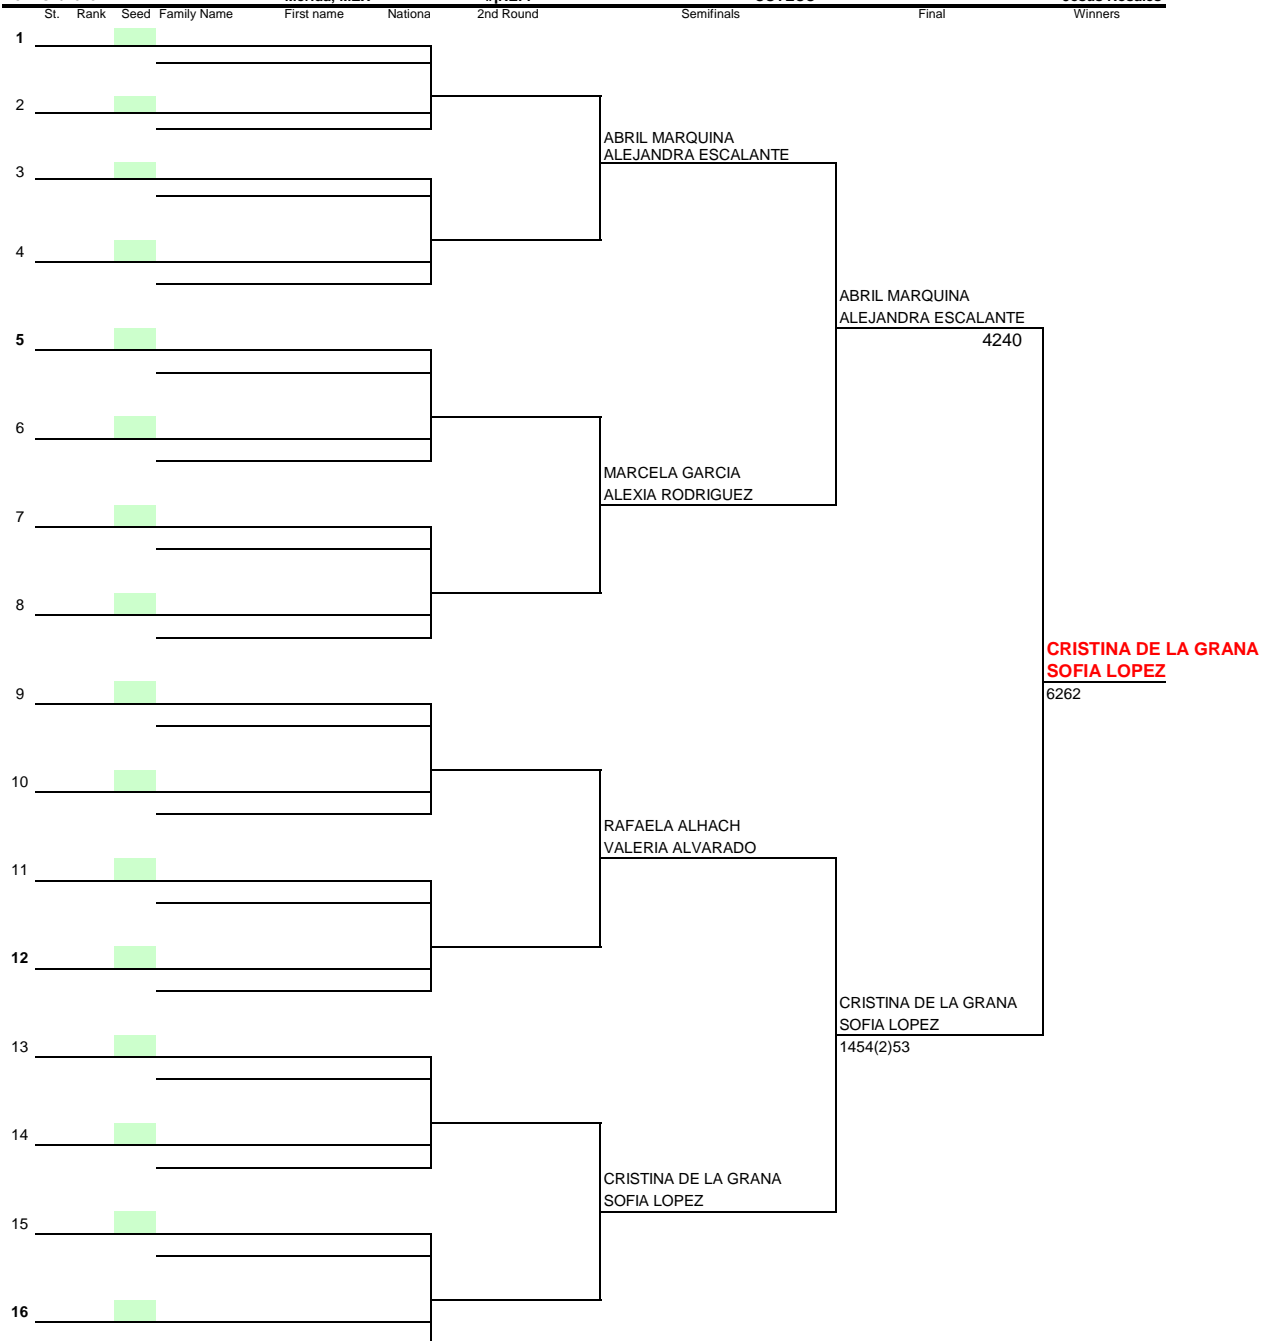

# XXVII Yucatan Cup

ITF Junior Circuit

Week of  
25/NOV/2013

City, Country  
Merida, MEX

GIRLS DOUBLES  
MAIN DRAW (16)  
Grade

Tourn. ID  
COTECC

ITF Referee  
Jesus Rosales

Acc. Ranking	#	Seeded teams	#	Alternates	Replacing	Draw date/time:
Rkg Date	1	0	1			Last Accepted team
Top DA		0				
Last DA	2	0	2			Player representatives
		0				
Seed ranking	3	0	3			ITF Referee's signature
Rkg Date		0				
Top seed	4	0	4			Jesus Rosales
Last seed		0				